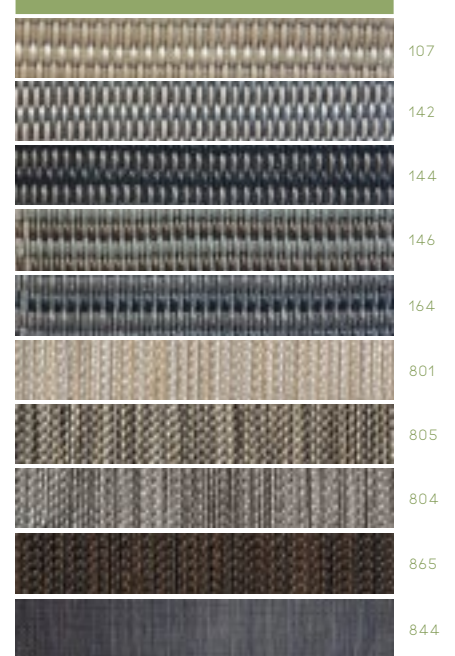

All the bordered rugs are manufactured in our own factory according to your wishes. A real piece of hand-work, customised to your specification. By controlling the manufacturing process ourselves we are able to supply all bordered rugs in one week from receipt of your order.

CA./APPROX./ENV. 1,5 ODER 5 CM SICHTBAR / VISIBLE

KUNSTLEDERBORDÜRE SYNTHETIC LEATHER CUIR SYNTHÉTIQUE

CA./APPROX./ENV. 6 CM SICHTBAR / VISIBLE

GEMUSTERTE BORDÜRE PATTERNED BORDER BORDURE À MOTIFS

CA./APPROX./ENV. 6 CM SICHTBAR / VISIBLE

KUNSTLEDERBORDÜRE OUTDOOR SYNTHETIC LEATHER OUTDOOR CUIR SYNTHÉTIQUE OUTDOOR

CA./APPROX./ENV. 5 CM SICHTBAR / VISIBLE

POLYPROPYLENBORDÜRE POLYPROPYLENE BORDER BORDURE EN POLYPROPYLÈNE

CA./APPROX./ENV. 5 CM SICHTBAR / VISIBLE